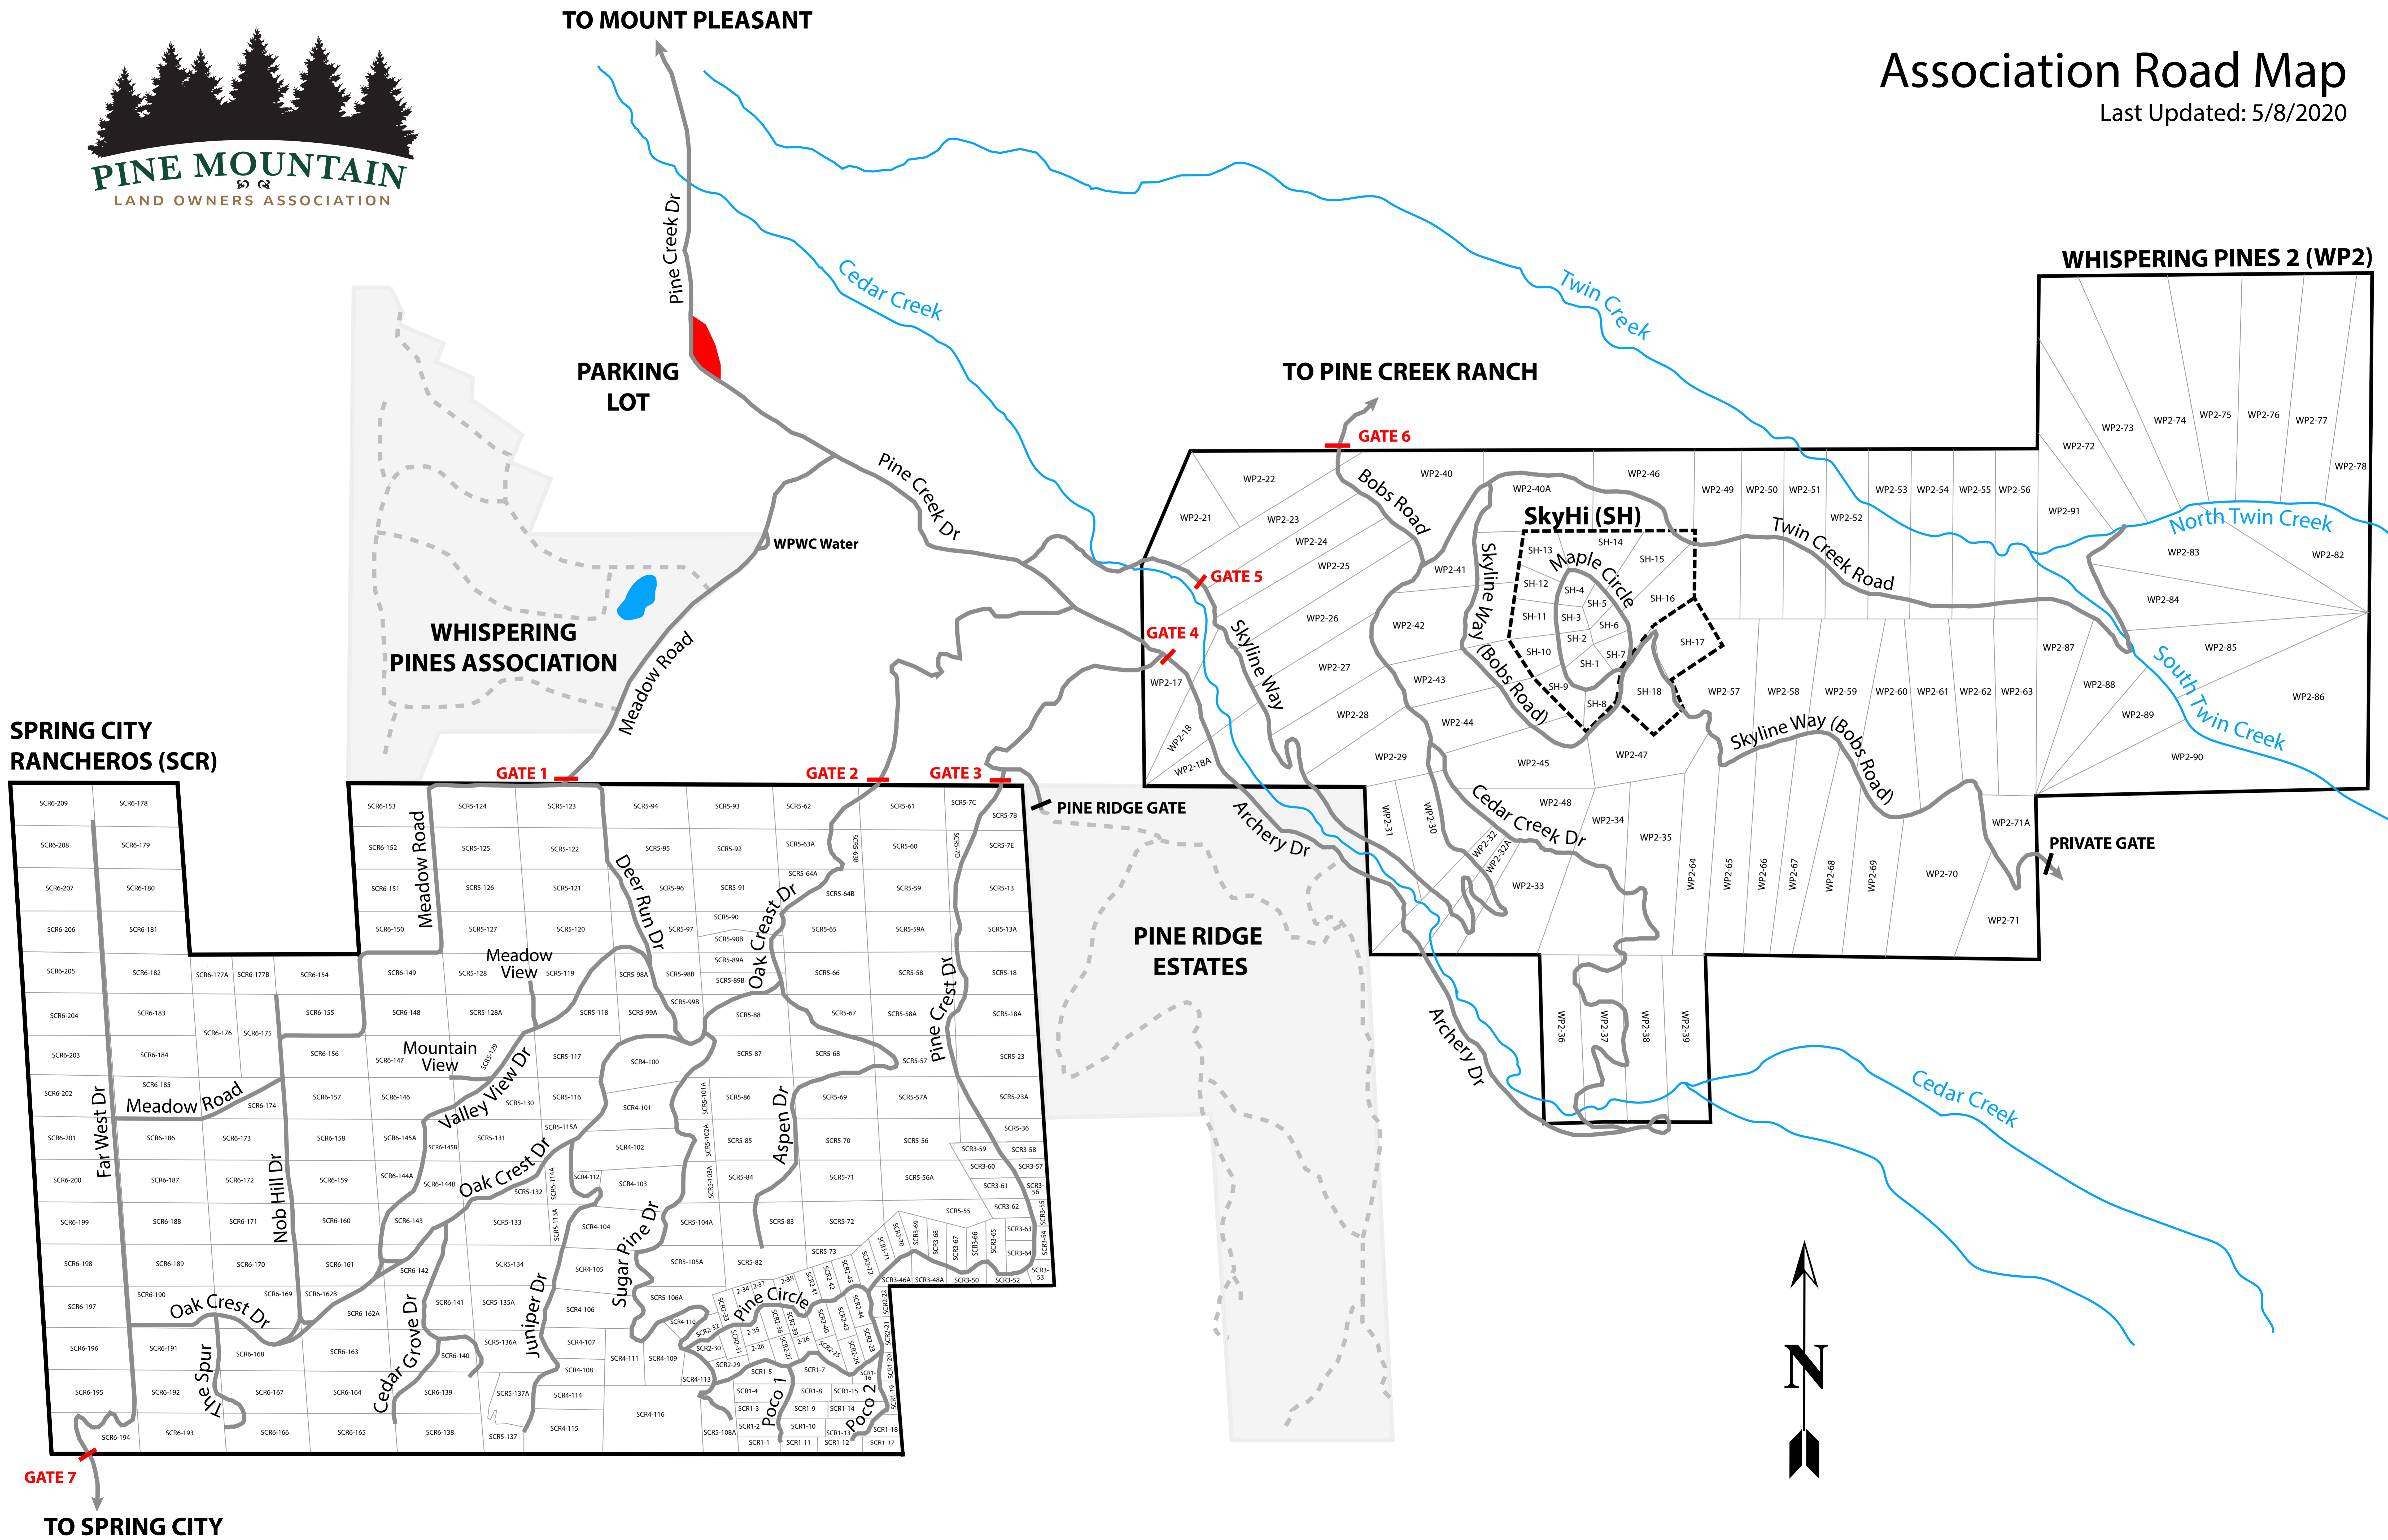

Association Road Map

Last Updated: 5/8/2020

TO MOUNT PLEASANT

PARKING LOT

TO PINE CREEK RANCH

WHISPERING PINES 2 (WP2)

SPRING CITY RANCHEROS (SCR)

WHISPERING PINES ASSOCIATION

PINE RIDGE ESTATES

SkyHi (SH)

PRIVATE GATE

GATE 7
TO SPRING CITY