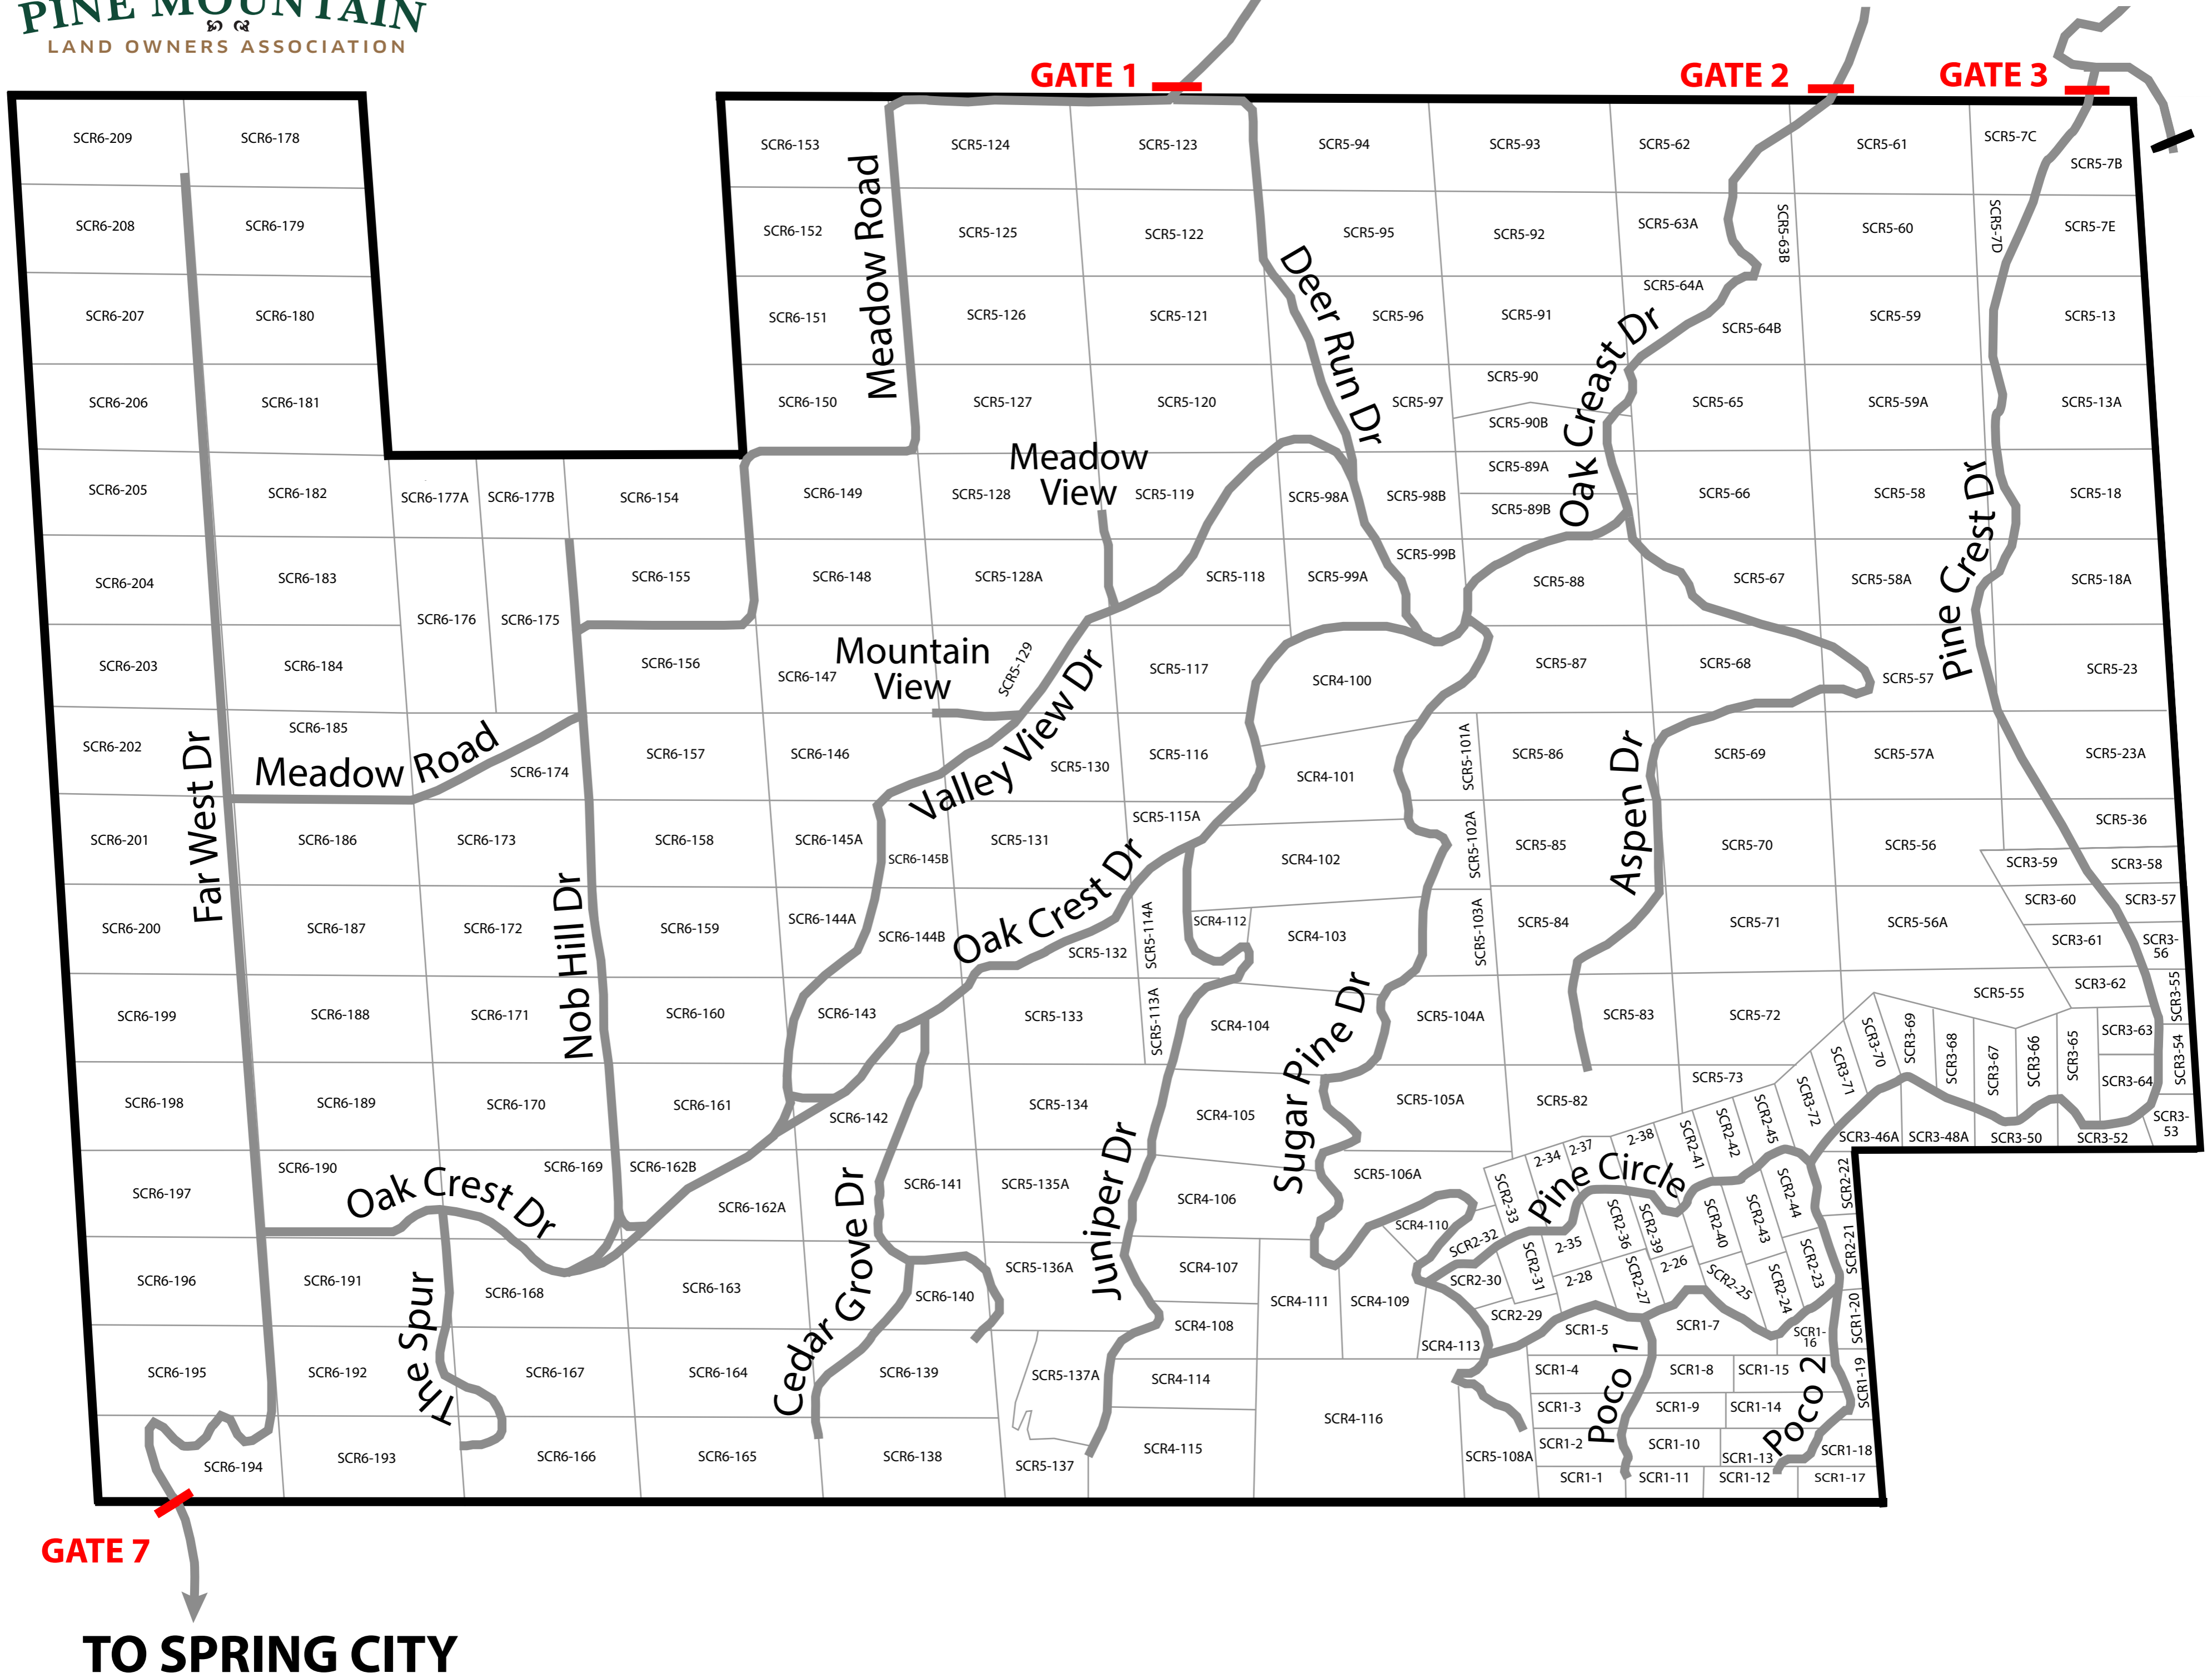

TO MOUNT PLEASANT

Spring City Rancheros (SCR)

Last Updated: 5/8/2020

GATE 1

GATE 2

GATE 3

GATE 7

TO SPRING CITY